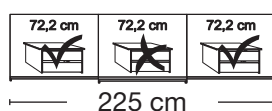

Description	Width in cm	Art. no.	GBP
 <p>Wooden doors in carcass colour</p> <p>2 doors</p> <p>2 doors</p> <p>3 doors</p> <p>3 doors</p> <p>3 doors</p> <p>3 doors</p> <p>3 doors</p> <p>Art. no. 100</p>	150 200 225 250 280 300	100 101 102 103 104 105	

Plinth partition

Sales
Promotion**Miami plus.**

Independent / non HDI

valid until 30.04.2020

Sliding-door wardrobes, height 217 cm
without cornice, handle ledges in chrome**Interior:**
2 adjustable shelves, 1 clothes rail

Description	Width in cm	Art. no.	GBP
Wooden and mirrored doors			
			
2 doors 1 mirrored door left	150	124	
2 doors 1 mirrored door right	150	125	
2 doors 2 mirrored doors	150	126	
			
2 doors 1 mirrored door left	200	127	
2 doors 1 mirrored door right	200	128	
2 doors 2 mirrored doors	200	129	
3 doors 1 centred mirrored door	225	130	
3 doors 3 mirrored doors	225	131	
3 doors 1 centred mirrored door	250	132	
3 doors 3 mirrored doors	250	133	
3 doors 1 centred mirrored door	280	134	
3 doors 3 mirrored doors	280	135	
3 doors 1 centred mirrored door	300	136	
3 doors 3 mirrored doors	300	137	