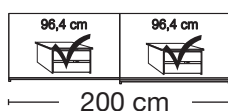

Plinth partition

Sales
Promotion**Miami plus.**

Independent / non HDI

valid until 30.04.2020

Sliding-door wardrobes, height 217 cm
without cornice, handle ledges in chrome**Interior:**
2 adjustable shelves, 1 clothes rail

Description	Width in cm	Art. no.	GBP
 <p>Wooden doors in carcase colour, Glass doors in Champagne</p> <p>2 doors 1 glass door left</p> <p>2 doors 1 glass door right</p> <p>2 doors 2 glass doors</p>	150	285	
	150	286	
	150	287	
 <p>2 doors 1 glass door left</p> <p>2 doors 1 glass door right</p> <p>2 doors 2 glass doors</p> <p>3 doors 1 centre glass door</p> <p>3 doors 3 glass doors</p> <p>3 doors 1 centre glass door</p> <p>3 doors 3 glass doors</p> <p>3 doors 1 centre glass door</p> <p>3 doors 3 glass doors</p> <p>3 doors 1 centre glass door</p> <p>3 doors 3 glass doors</p> <p>3 doors 1 centre glass door</p> <p>3 doors 3 glass doors</p>	200	288	
	200	289	
	200	290	
	225	291	
	225	292	
	250	293	
	250	294	
	280	295	
	280	296	
	300	297	
300	298		