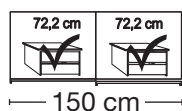

Description	Width in cm	Art. no.	GBP
 <p>Wooden doors in carcass colour</p> <p>2 doors</p> <p>2 doors</p> <p>3 doors</p> <p>3 doors</p> <p>3 doors</p> <p>3 doors</p> <p>3 doors</p> <p>Art. no. 100</p>	150 200 225 250 280 300	100 101 102 103 104 105	

Plinth partition

Sales
Promotion**Miami plus.**

Independent / non HDI

valid until 30.04.2020

Sliding-door wardrobes, height 217 cm
without cornice, handle ledges in chrome**Interior:**
2 adjustable shelves, 1 clothes rail

Description	Width in cm	Art. no.	GBP
Wooden and mirrored doors			
			
2 doors 1 mirrored door left	150	124	
2 doors 1 mirrored door right	150	125	
2 doors 2 mirrored doors	150	126	
			
2 doors 1 mirrored door left	200	127	
2 doors 1 mirrored door right	200	128	
2 doors 2 mirrored doors	200	129	
3 doors 1 centred mirrored door	225	130	
3 doors 3 mirrored doors	225	131	
3 doors 1 centred mirrored door	250	132	
3 doors 3 mirrored doors	250	133	
3 doors 1 centred mirrored door	280	134	
3 doors 3 mirrored doors	280	135	
3 doors 1 centred mirrored door	300	136	
3 doors 3 mirrored doors	300	137	