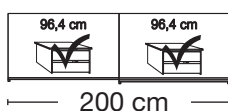

Description		Width in cm	Art. no.	GBP
	Wooden doors in carcase colour, Glass doors in white			
	2 doors 1 glass door left	150	232	
	2 doors 1 glass door right	150	233	
	2 doors 2 glass doors	150	234	
	2 doors 1 glass door left	200	235	
	2 doors 1 glass door right	200	236	
	2 doors 2 glass doors	200	237	
	3 doors 1 centre glass door	225	238	
	3 doors 3 glass doors	225	239	
	3 doors 1 centre glass door	250	240	
	3 doors 3 glass doors	250	580	
	3 doors 1 centre glass door	280	241	
	3 doors 3 glass doors	280	242	
	3 doors 1 centre glass door	300	243	
	3 doors 3 glass doors	300	244	

Plinth partition

Sales
Promotion**Miami plus.**

Independent / non HDI

valid until 30.04.2020

Sliding-door wardrobes, height 217 cm
without cornice, handle ledges in chrome**Interior:**
2 adjustable shelves, 1 clothes rail

Description	Width in cm	Art. no.	GBP
 <p>Wooden doors in carcase colour, Glass doors in Champagne</p> <p>2 doors 1 glass door left</p> <p>2 doors 1 glass door right</p> <p>2 doors 2 glass doors</p>	150	285	
	150	286	
	150	287	
 <p>2 doors 1 glass door left</p> <p>2 doors 1 glass door right</p> <p>2 doors 2 glass doors</p> <p>3 doors 1 centre glass door</p> <p>3 doors 3 glass doors</p> <p>3 doors 1 centre glass door</p> <p>3 doors 3 glass doors</p> <p>3 doors 1 centre glass door</p> <p>3 doors 3 glass doors</p> <p>3 doors 1 centre glass door</p> <p>3 doors 3 glass doors</p> <p>3 doors 1 centre glass door</p> <p>3 doors 3 glass doors</p>	200	288	
	200	289	
	200	290	
	225	291	
	225	292	
	250	293	
	250	294	
	280	295	
	280	296	
	300	297	
300	298		