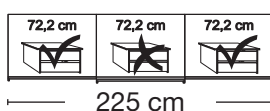

Description		Width in cm	Art. no.	GBP
	Wooden doors in carcase colour, Glass doors in white			
	2 doors 1 glass door left	150	232	
	2 doors 1 glass door right	150	233	
	2 doors 2 glass doors	150	234	
	2 doors 1 glass door left	200	235	
	2 doors 1 glass door right	200	236	
	2 doors 2 glass doors	200	237	
	3 doors 1 centre glass door	225	238	
	3 doors 3 glass doors	225	239	
	3 doors 1 centre glass door	250	240	
	3 doors 3 glass doors	250	580	
	3 doors 1 centre glass door	280	241	
	3 doors 3 glass doors	280	242	
	3 doors 1 centre glass door	300	243	
	3 doors 3 glass doors	300	244	

Plinth partition

Sales
Promotion**Miami plus.**

Independent / non HDI

valid until 30.04.2020

Sliding-door wardrobes, height 217 cm
without cornice, handle ledges in chrome**Interior:**
2 adjustable shelves, 1 clothes rail

Description	Width in cm	Art. no.	GBP
 <p>Wooden doors in carcase colour, Glass doors in Champagne</p> <p>2 doors 1 glass door left</p> <p>2 doors 1 glass door right</p> <p>2 doors 2 glass doors</p>	150	285	
	150	286	
	150	287	
 <p>2 doors 1 glass door left</p> <p>2 doors 1 glass door right</p> <p>2 doors 2 glass doors</p> <p>3 doors 1 centre glass door</p> <p>3 doors 3 glass doors</p> <p>3 doors 1 centre glass door</p> <p>3 doors 3 glass doors</p> <p>3 doors 1 centre glass door</p> <p>3 doors 3 glass doors</p> <p>3 doors 1 centre glass door</p> <p>3 doors 3 glass doors</p> <p>3 doors 1 centre glass door</p> <p>3 doors 3 glass doors</p>	200	288	
	200	289	
	200	290	
	225	291	
	225	292	
	250	293	
	250	294	
	280	295	
	280	296	
	300	297	
300	298		