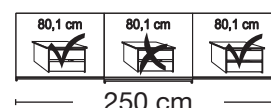

Sales
Promotion

Miami plus.

Independent / non HDI

valid until 30.04.2020

Sliding-door wardrobes, height 217 cm
without cornice, handle ledges in chrome

Interior:
2 adjustable shelves, 1 clothes rail

Description		Width in cm	Art. no.	GBP
	Wooden doors in carcase colour, Glass doors in white			
	2 doors 1 glass door left	150	232	
	2 doors 1 glass door right	150	233	
	2 doors 2 glass doors	150	234	
	2 doors 1 glass door left	200	235	
	2 doors 1 glass door right	200	236	
	2 doors 2 glass doors	200	237	
	3 doors 1 centre glass door	225	238	
	3 doors 3 glass doors	225	239	
	3 doors 1 centre glass door	250	240	
	3 doors 3 glass doors	250	580	
	3 doors 1 centre glass door	280	241	
	3 doors 3 glass doors	280	242	
	3 doors 1 centre glass door	300	243	
	3 doors 3 glass doors	300	244	

Plinth partition