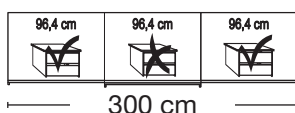

Description		Width in cm	Art. no.	GBP
	Wooden doors in carcase colour, Glass doors in white			
	2 doors 1 glass door left	150	232	
	2 doors 1 glass door right	150	233	
	2 doors 2 glass doors	150	234	
	2 doors 1 glass door left	200	235	
	2 doors 1 glass door right	200	236	
	2 doors 2 glass doors	200	237	
	3 doors 1 centre glass door	225	238	
	3 doors 3 glass doors	225	239	
	3 doors 1 centre glass door	250	240	
	3 doors 3 glass doors	250	580	
	3 doors 1 centre glass door	280	241	
	3 doors 3 glass doors	280	242	
	3 doors 1 centre glass door	300	243	
	3 doors 3 glass doors	300	244	

Plinth partition

Sales
Promotion**Miami plus.**

Independent / non HDI

valid until 30.04.2020

Sliding-door wardrobes, height 217 cm
without cornice, handle ledges in chrome**Interior:**
2 adjustable shelves, 1 clothes rail

Description	Width in cm	Art. no.	GBP
 <p>Wooden doors in carcase colour, Glass doors in Champagne</p> <p>2 doors 1 glass door left</p> <p>2 doors 1 glass door right</p> <p>2 doors 2 glass doors</p>	150	285	
	150	286	
	150	287	
 <p>2 doors 1 glass door left</p> <p>2 doors 1 glass door right</p> <p>2 doors 2 glass doors</p> <p>3 doors 1 centre glass door</p> <p>3 doors 3 glass doors</p> <p>3 doors 1 centre glass door</p> <p>3 doors 3 glass doors</p> <p>3 doors 1 centre glass door</p> <p>3 doors 3 glass doors</p> <p>3 doors 1 centre glass door</p> <p>3 doors 3 glass doors</p> <p>3 doors 1 centre glass door</p> <p>3 doors 3 glass doors</p>	200	288	
	200	289	
	200	290	
	225	291	
	225	292	
	250	293	
	250	294	
	280	295	
	280	296	
	300	297	
300	298		