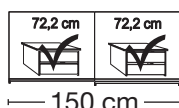

Description	Width in cm	Art. no.	GBP
Wooden and mirrored doors			
			
2 doors 1 mirrored door left	150	124	
2 doors 1 mirrored door right	150	125	
2 doors 2 mirrored doors	150	126	
			
2 doors 1 mirrored door left	200	127	
2 doors 1 mirrored door right	200	128	
2 doors 2 mirrored doors	200	129	
3 doors 1 centred mirrored door	225	130	
3 doors 3 mirrored doors	225	131	
3 doors 1 centred mirrored door	250	132	
3 doors 3 mirrored doors	250	133	
3 doors 1 centred mirrored door	280	134	
3 doors 3 mirrored doors	280	135	
3 doors 1 centred mirrored door	300	136	
3 doors 3 mirrored doors	300	137	

Plinth partition

Sales
Promotion**Miami plus.**

Independent / non HDI

valid until 30.04.2020

Sliding-door wardrobes, height 217 cm
without cornice, handle ledges in chrome**Interior:**
2 adjustable shelves, 1 clothes rail

Description		Width in cm	Art. no.	GBP
	Wooden doors in carcase colour, Glass doors in white			
	2 doors 1 glass door left	150	232	
	2 doors 1 glass door right	150	233	
	2 doors 2 glass doors	150	234	
	2 doors 1 glass door left	200	235	
	2 doors 1 glass door right	200	236	
	2 doors 2 glass doors	200	237	
	3 doors 1 centre glass door	225	238	
	3 doors 3 glass doors	225	239	
	3 doors 1 centre glass door	250	240	
	3 doors 3 glass doors	250	580	
	3 doors 1 centre glass door	280	241	
	3 doors 3 glass doors	280	242	
	3 doors 1 centre glass door	300	243	
	3 doors 3 glass doors	300	244	