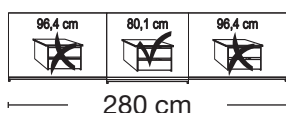

Description	Width in cm	Art. no.	GBP
 <p>Wooden doors in carcase colour, Glass doors in Champagne</p> <p>2 doors 1 glass door left</p> <p>2 doors 1 glass door right</p> <p>2 doors 2 glass doors</p>	150	285	
	150	286	
	150	287	
 <p>2 doors 1 glass door left</p> <p>2 doors 1 glass door right</p> <p>2 doors 2 glass doors</p> <p>3 doors 1 centre glass door</p> <p>3 doors 3 glass doors</p> <p>3 doors 1 centre glass door</p> <p>3 doors 3 glass doors</p> <p>3 doors 1 centre glass door</p> <p>3 doors 3 glass doors</p> <p>3 doors 1 centre glass door</p> <p>3 doors 3 glass doors</p> <p>3 doors 1 centre glass door</p> <p>3 doors 3 glass doors</p>	200	288	
	200	289	
	200	290	
	225	291	
	225	292	
	250	293	
	250	294	
	280	295	
	280	296	
	300	297	
300	298		

Plinth partition

Sales
Promotion**Miami plus.**

Independent / non HDI

valid until 30.04.2020

Sliding-door wardrobes, height 217 cm
without cornice, handle ledges in chrome**Interior:**
2 adjustable shelves, 1 clothes rail

Description		Width in cm	Art. no.	GBP
	Wooden doors in carcase colour, Glass doors graphite			
	2 doors 1 glass door left	150	662	
	2 doors 1 glass door right	150	663	
	2 doors 2 glass doors	150	664	
	2 doors 1 glass door left	200	666	
	2 doors 1 glass door right	200	667	
	2 doors 2 glass doors	200	668	
	3 doors 1 centre glass door	225	669	
	3 doors 3 glass doors	225	670	
	3 doors 1 centre glass door	250	671	
	3 doors 3 glass doors	250	672	
	3 doors 1 centre glass door	280	673	
	3 doors 3 glass doors	280	674	
	3 doors 1 centre glass door	300	675	
	3 doors 3 glass doors	300	676	