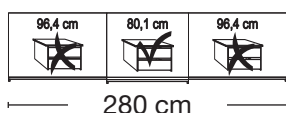

Description		Width in cm	Art. no.	GBP
	Glass doors in white and crystal mirrored doors			
	2 doors 1 mirrored door left	150	276	
	2 doors 1 mirrored door right	150	277	
	2 doors 1 mirrored door left	200	278	
	2 doors 1 mirrored door right	200	279	
	3 doors 1 centred mirrored door	225	280	
	3 doors 1 centred mirrored door	250	281	
	3 doors 1 centred mirrored door	280	282	
	3 doors 1 centred mirrored door	300	283	

Plinth partition

Sales
Promotion**Miami plus.**

Independent / non HDI

valid until 30.04.2020

Sliding-door wardrobes, height 217 cm
without cornice, handle ledges in chrome**Interior:**
2 adjustable shelves, 1 clothes rail

Plinth partition

Sales
Promotion**Miami plus.**

Independent / non HDI

valid until 30.04.2020

**Sliding-door wardrobes, height 217 cm
without cornice, handle ledges in chrome****Interior:**
2 adjustable shelves, 1 clothes rail