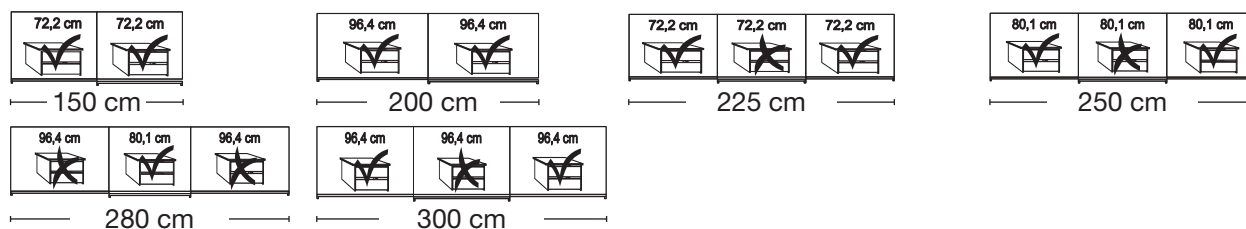

Plinth partition

Sales
Promotion**Miami plus.**

Independent / non HDI

valid until 30.04.2020

Sliding-door wardrobes, height 217 cm
without cornice, handle ledges in chrome**Interior:**
2 adjustable shelves, 1 clothes rail

Description		Width in cm	Art. no.	GBP
	Glass doors in Champagne and crystal mirrored doors			
	2 doors 1 mirrored door left	150	393	
	2 doors 1 mirrored door right	150	394	
	2 doors 1 mirrored door left	200	395	
	2 doors 1 mirrored door right	200	396	
	3 doors 1 centred mirrored door	225	397	
	3 doors 1 centred mirrored door	250	398	
	3 doors 1 centred mirrored door	280	399	
	3 doors 1 centred mirrored door	300	400	

Plinth partition

Sales
Promotion**Miami plus.**

Independent / non HDI

valid until 30.04.2020

**Sliding-door wardrobes, height 217 cm
without cornice, handle ledges in chrome****Interior:**
2 adjustable shelves, 1 clothes rail

Plinth partition

Sales
Promotion**Miami plus.**

Independent / non HDI

valid until **30.04.2020****Passe-partout frames
with and without lights**

Description	Dimensions cm			Art. no.	GBP
	W	H	D		
 <p>Width per side profile: 5 cm without lights</p> <ul style="list-style-type: none"> - for width 150 cm - for width 200 cm - for width 225 cm - for width 250 cm - for width 280 cm - for width 300 cm 	160	221	23	010	
	210	221	23	011	
	235	221	23	012	
	260	221	23	013	
	290	221	23	014	
	310	221	23	015	
 <p>With Power-LED lights</p> <ul style="list-style-type: none"> - for width 150 cm 2 lights - for width 200 cm 4 lights - for width 225 cm 6 lights - for width 250 cm 6 lights - for width 280 cm 6 lights - for width 300 cm 6 lights 	160	221	23	018	
	210	221	23	019	
	235	221	23	020	
	260	221	23	021	
	290	221	23	022	
	310	221	23	023	