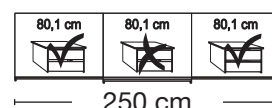

Sales
Promotion

Miami plus.

Independent / non HDI

valid until 30.04.2020

Sliding-door wardrobes, height 217 cm
without cornice, handle ledges in chrome

Interior:
2 adjustable shelves, 1 clothes rail

Description		Width in cm	Art. no.	GBP
	Glass doors in Champagne and crystal mirrored doors			
	2 doors 1 mirrored door left	150	393	
	2 doors 1 mirrored door right	150	394	
	2 doors 1 mirrored door left	200	395	
	2 doors 1 mirrored door right	200	396	
	3 doors 1 centred mirrored door	225	397	
	3 doors 1 centred mirrored door	250	398	
	3 doors 1 centred mirrored door	280	399	
	3 doors 1 centred mirrored door	300	400	

Plinth partition