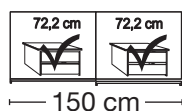

Sales
Promotion

Miami plus.

Independent / non HDI

valid until 30.04.2020

Sliding-door wardrobes, height 217 cm
without cornice, handle ledges in chrome

Interior:
2 adjustable shelves, 1 clothes rail

Description	Width in cm	Art. no.	GBP
Wooden doors in carcase colour, Glass doors in Champagne 2 doors 1 glass door left 2 doors 1 glass door right 2 doors 2 glass doors	150	285	
	150	286	
	150	287	
2 doors 1 glass door left 2 doors 1 glass door right 2 doors 2 glass doors 3 doors 1 centre glass door 3 doors 3 glass doors 3 doors 1 centre glass door 3 doors 3 glass doors 3 doors 1 centre glass door 3 doors 3 glass doors 3 doors 1 centre glass door 3 doors 3 glass doors 3 doors 1 centre glass door 3 doors 3 glass doors	200	288	
	200	289	
	200	290	
	225	291	
	225	292	
	250	293	
	250	294	
	280	295	
	280	296	
	300	297	
300	298		

Plinth partition