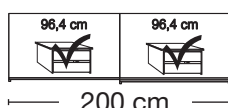

Description	Width in cm	Art. no.	GBP
Wooden and mirrored doors			
			
2 doors 1 mirrored door left	150	124	
2 doors 1 mirrored door right	150	125	
2 doors 2 mirrored doors	150	126	
			
2 doors 1 mirrored door left	200	127	
2 doors 1 mirrored door right	200	128	
2 doors 2 mirrored doors	200	129	
3 doors 1 centred mirrored door	225	130	
3 doors 3 mirrored doors	225	131	
3 doors 1 centred mirrored door	250	132	
3 doors 3 mirrored doors	250	133	
3 doors 1 centred mirrored door	280	134	
3 doors 3 mirrored doors	280	135	
3 doors 1 centred mirrored door	300	136	
3 doors 3 mirrored doors	300	137	

Plinth partition

Sales
Promotion**Miami plus.**

Independent / non HDI

valid until 30.04.2020

Sliding-door wardrobes, height 217 cm
without cornice, handle ledges in chrome**Interior:**
2 adjustable shelves, 1 clothes rail

Description		Width in cm	Art. no.	GBP
	Wooden doors in carcase colour, Glass doors in white			
	2 doors 1 glass door left	150	232	
	2 doors 1 glass door right	150	233	
	2 doors 2 glass doors	150	234	
	2 doors 1 glass door left	200	235	
	2 doors 1 glass door right	200	236	
	2 doors 2 glass doors	200	237	
	3 doors 1 centre glass door	225	238	
	3 doors 3 glass doors	225	239	
	3 doors 1 centre glass door	250	240	
	3 doors 3 glass doors	250	580	
	3 doors 1 centre glass door	280	241	
	3 doors 3 glass doors	280	242	
	3 doors 1 centre glass door	300	243	
	3 doors 3 glass doors	300	244	