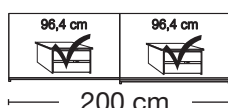

Independent / non HDI

valid until 30.04.2020

made in
germany

Sales
Promotion**Miami plus.**

Independent / non HDI

valid until **30.04.2020****Sliding-door wardrobes, height 217 cm**
without cornice, handle ledges in chrome**Interior:**
2 adjustable shelves, 1 clothes rail

Description	Width in cm	Art. no.	GBP
 <p>Wooden doors in carcass colour</p> <p>2 doors</p> <p>2 doors</p> <p>3 doors</p> <p>3 doors</p> <p>3 doors</p> <p>3 doors</p> <p>3 doors</p> <p>Art. no. 100</p>	150 200 225 250 280 300	100 101 102 103 104 105	

Plinth partition

Sales
Promotion**Miami plus.**

Independent / non HDI

valid until 30.04.2020

Sliding-door wardrobes, height 217 cm
without cornice, handle ledges in chrome**Interior:**
2 adjustable shelves, 1 clothes rail