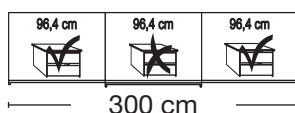

Handles ledges and trims are always supplied in chrome.

We reserve the right to color and model deviations or the correction of erroneous information.
All measures are approximate cm.

All measurements are approximate and in metric cm. We reserve the right to amend technical
data and measurements.

Independent / non HDI

valid until 30.04.2020

made in
germany

Sales
Promotion**Miami plus.**

Independent / non HDI

valid until **30.04.2020****Sliding-door wardrobes, height 217 cm**
without cornice, handle ledges in chrome**Interior:**
2 adjustable shelves, 1 clothes rail

Description	Width in cm	Art. no.	GBP
 <p>Wooden doors in carcass colour</p> <p>2 doors</p> <p>2 doors</p> <p>3 doors</p> <p>3 doors</p> <p>3 doors</p> <p>3 doors</p> <p>3 doors</p> <p>Art. no. 100</p>	150 200 225 250 280 300	100 101 102 103 104 105	

Plinth partition

Sales
Promotion**Miami plus.**

Independent / non HDI

valid until 30.04.2020

Sliding-door wardrobes, height 217 cm
without cornice, handle ledges in chrome**Interior:**
2 adjustable shelves, 1 clothes rail