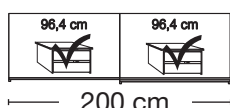

Sales
Promotion

Miami plus.

Independent / non HDI

valid until 30.04.2020

Sliding-door wardrobes, height 217 cm
without cornice, handle ledges in chrome

Interior:
2 adjustable shelves, 1 clothes rail

Description		Width in cm	Art. no.	GBP
	Glass doors in Champagne and crystal mirrored doors			
	2 doors 1 mirrored door left	150	393	
	2 doors 1 mirrored door right	150	394	
	2 doors 1 mirrored door left	200	395	
	2 doors 1 mirrored door right	200	396	
	3 doors 1 centred mirrored door	225	397	
	3 doors 1 centred mirrored door	250	398	
	3 doors 1 centred mirrored door	280	399	
	3 doors 1 centred mirrored door	300	400	

Plinth partition