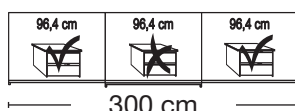

Description	Width in cm	Art. no.	GBP
Wooden and mirrored doors			
			
2 doors 1 mirrored door left	150	124	
2 doors 1 mirrored door right	150	125	
2 doors 2 mirrored doors	150	126	
			
2 doors 1 mirrored door left	200	127	
2 doors 1 mirrored door right	200	128	
2 doors 2 mirrored doors	200	129	
3 doors 1 centred mirrored door	225	130	
3 doors 3 mirrored doors	225	131	
3 doors 1 centred mirrored door	250	132	
3 doors 3 mirrored doors	250	133	
3 doors 1 centred mirrored door	280	134	
3 doors 3 mirrored doors	280	135	
3 doors 1 centred mirrored door	300	136	
3 doors 3 mirrored doors	300	137	

Plinth partition

Sales
Promotion**Miami plus.**

Independent / non HDI

valid until 30.04.2020

Sliding-door wardrobes, height 217 cm
without cornice, handle ledges in chrome**Interior:**
2 adjustable shelves, 1 clothes rail

Description		Width in cm	Art. no.	GBP
	Wooden doors in carcase colour, Glass doors in white			
	2 doors 1 glass door left	150	232	
	2 doors 1 glass door right	150	233	
	2 doors 2 glass doors	150	234	
	2 doors 1 glass door left	200	235	
	2 doors 1 glass door right	200	236	
	2 doors 2 glass doors	200	237	
	3 doors 1 centre glass door	225	238	
	3 doors 3 glass doors	225	239	
	3 doors 1 centre glass door	250	240	
	3 doors 3 glass doors	250	580	
	3 doors 1 centre glass door	280	241	
	3 doors 3 glass doors	280	242	
	3 doors 1 centre glass door	300	243	
	3 doors 3 glass doors	300	244	