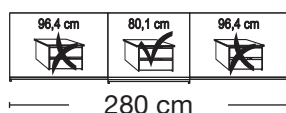

Sales
Promotion

Miami plus.

Independent / non HDI

valid until 30.04.2020

Sliding-door wardrobes, height 217 cm
without cornice, handle ledges in chrome

Interior:
2 adjustable shelves, 1 clothes rail

Description	Width in cm	Art. no.	GBP
Wooden doors in carcase colour, Glass doors in Champagne 2 doors 1 glass door left 2 doors 1 glass door right 2 doors 2 glass doors	150	285	
	150	286	
	150	287	
2 doors 1 glass door left 2 doors 1 glass door right 2 doors 2 glass doors 3 doors 1 centre glass door 3 doors 3 glass doors 3 doors 1 centre glass door 3 doors 3 glass doors 3 doors 1 centre glass door 3 doors 3 glass doors 3 doors 1 centre glass door 3 doors 3 glass doors 3 doors 1 centre glass door 3 doors 3 glass doors	200	288	
	200	289	
	200	290	
	225	291	
	225	292	
	250	293	
	250	294	
	280	295	
	280	296	
	300	297	
300	298		

Plinth partition