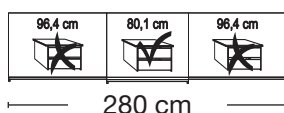

Independent / non HDI

valid until 30.04.2020

made in
germany

Sales
Promotion**Miami plus.**

Independent / non HDI

valid until **30.04.2020****Sliding-door wardrobes, height 217 cm**
without cornice, handle ledges in chrome**Interior:**
2 adjustable shelves, 1 clothes rail

Description	Width in cm	Art. no.	GBP
 <p>Wooden doors in carcass colour</p> <p>2 doors</p> <p>2 doors</p> <p>3 doors</p> <p>3 doors</p> <p>3 doors</p> <p>3 doors</p> <p>3 doors</p> <p>Art. no. 100</p>	150 200 225 250 280 300	100 101 102 103 104 105	

Plinth partition

Sales
Promotion**Miami plus.**

Independent / non HDI

valid until 30.04.2020

Sliding-door wardrobes, height 217 cm
without cornice, handle ledges in chrome**Interior:**
2 adjustable shelves, 1 clothes rail