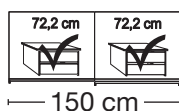

Plinth partition

Sales
Promotion**Miami plus.**

Independent / non HDI

valid until 30.04.2020

Sliding-door wardrobes, height 217 cm
without cornice, handle ledges in chrome**Interior:**
2 adjustable shelves, 1 clothes rail

Description	Width in cm	Art. no.	GBP
 <p>Wooden doors in carcase colour, Glass doors in Champagne</p> <p>2 doors 1 glass door left</p> <p>2 doors 1 glass door right</p> <p>2 doors 2 glass doors</p>	150	285	
	150	286	
	150	287	
 <p>2 doors 1 glass door left</p> <p>2 doors 1 glass door right</p> <p>2 doors 2 glass doors</p> <p>3 doors 1 centre glass door</p> <p>3 doors 3 glass doors</p> <p>3 doors 1 centre glass door</p> <p>3 doors 3 glass doors</p> <p>3 doors 1 centre glass door</p> <p>3 doors 3 glass doors</p> <p>3 doors 1 centre glass door</p> <p>3 doors 3 glass doors</p> <p>3 doors 1 centre glass door</p> <p>3 doors 3 glass doors</p>	200	288	
	200	289	
	200	290	
	225	291	
	225	292	
	250	293	
	250	294	
	280	295	
	280	296	
	300	297	
300	298		