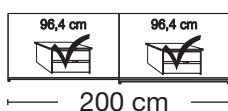

Description	Width in cm	Art. no.	GBP
 <p>Wooden doors in carcass colour</p> <p>2 doors</p> <p>2 doors</p> <p>3 doors</p> <p>3 doors</p> <p>3 doors</p> <p>3 doors</p> <p>3 doors</p> <p>Art. no. 100</p>	150 200 225 250 280 300	100 101 102 103 104 105	

Plinth partition

Sales
Promotion**Miami plus.**

Independent / non HDI

valid until 30.04.2020

Sliding-door wardrobes, height 217 cm
without cornice, handle ledges in chrome**Interior:**
2 adjustable shelves, 1 clothes rail

Description	Width in cm	Art. no.	GBP
Wooden and mirrored doors			
			
2 doors 1 mirrored door left	150	124	
2 doors 1 mirrored door right	150	125	
2 doors 2 mirrored doors	150	126	
			
2 doors 1 mirrored door left	200	127	
2 doors 1 mirrored door right	200	128	
2 doors 2 mirrored doors	200	129	
3 doors 1 centred mirrored door	225	130	
3 doors 3 mirrored doors	225	131	
3 doors 1 centred mirrored door	250	132	
3 doors 3 mirrored doors	250	133	
3 doors 1 centred mirrored door	280	134	
3 doors 3 mirrored doors	280	135	
3 doors 1 centred mirrored door	300	136	
3 doors 3 mirrored doors	300	137	