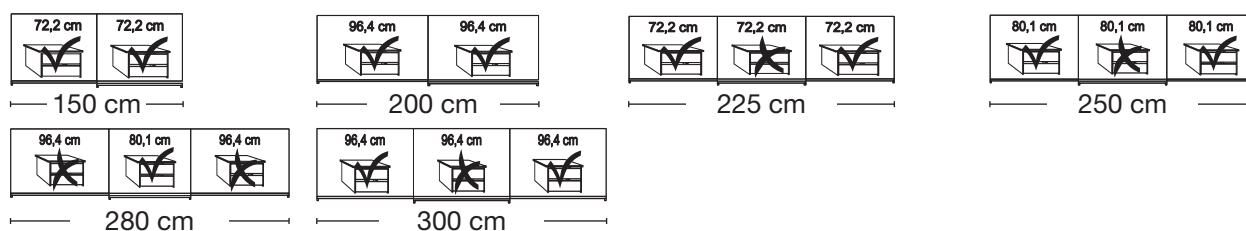

Plinth partition

Sales
Promotion**Miami plus.**

Independent / non HDI

valid until 30.04.2020

Sliding-door wardrobes, height 217 cm
without cornice, handle ledges in chrome**Interior:**
2 adjustable shelves, 1 clothes rail