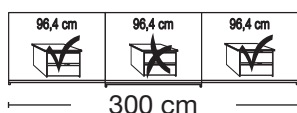

Plinth partition

Sales
Promotion**Miami plus.**

Independent / non HDI

valid until 30.04.2020

Sliding-door wardrobes, height 217 cm
without cornice, handle ledges in chrome**Interior:**
2 adjustable shelves, 1 clothes rail

Plinth partition

Sales
Promotion**Miami plus.**

Independent / non HDI

valid until 30.04.2020

**Sliding-door wardrobes, height 217 cm
without cornice, handle ledges in chrome****Interior:**
2 adjustable shelves, 1 clothes rail