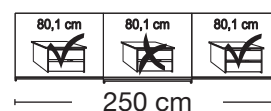

Description	Width in cm	Art. no.	GBP
 <p>Wooden doors in carcass colour</p> <p>2 doors</p> <p>2 doors</p> <p>3 doors</p> <p>3 doors</p> <p>3 doors</p> <p>3 doors</p> <p>3 doors</p> <p>Art. no. 100</p>	150 200 225 250 280 300	100 101 102 103 104 105	

Plinth partition

Sales
Promotion**Miami plus.**

Independent / non HDI

valid until 30.04.2020

Sliding-door wardrobes, height 217 cm
without cornice, handle ledges in chrome**Interior:**
2 adjustable shelves, 1 clothes rail

Description	Width in cm	Art. no.	GBP
Wooden and mirrored doors			
			
2 doors 1 mirrored door left	150	124	
2 doors 1 mirrored door right	150	125	
2 doors 2 mirrored doors	150	126	
			
2 doors 1 mirrored door left	200	127	
2 doors 1 mirrored door right	200	128	
2 doors 2 mirrored doors	200	129	
3 doors 1 centred mirrored door	225	130	
3 doors 3 mirrored doors	225	131	
3 doors 1 centred mirrored door	250	132	
3 doors 3 mirrored doors	250	133	
3 doors 1 centred mirrored door	280	134	
3 doors 3 mirrored doors	280	135	
3 doors 1 centred mirrored door	300	136	
3 doors 3 mirrored doors	300	137	