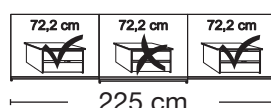

Independent / non HDI

valid until 30.04.2020

made in
germany

Sales
Promotion**Miami plus.**

Independent / non HDI

valid until **30.04.2020****Sliding-door wardrobes, height 217 cm**
without cornice, handle ledges in chrome**Interior:**
2 adjustable shelves, 1 clothes rail

Description	Width in cm	Art. no.	GBP
 <p>Wooden doors in carcass colour</p> <p>2 doors</p> <p>2 doors</p> <p>3 doors</p> <p>3 doors</p> <p>3 doors</p> <p>3 doors</p> <p>3 doors</p> <p>Art. no. 100</p>	150 200 225 250 280 300	100 101 102 103 104 105	

Plinth partition

Sales
Promotion**Miami plus.**

Independent / non HDI

valid until 30.04.2020

Sliding-door wardrobes, height 217 cm
without cornice, handle ledges in chrome**Interior:**
2 adjustable shelves, 1 clothes rail