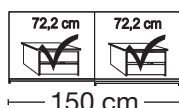

Handles ledges and trims are always supplied in chrome.

We reserve the right to color and model deviations or the correction of erroneous information.
All measures are approximate cm.

All measurements are approximate and in metric cm. We reserve the right to amend technical
data and measurements.

Independent / non HDI

valid until 30.04.2020

made in
germany

Sales
Promotion**Miami plus.**

Independent / non HDI

valid until **30.04.2020****Sliding-door wardrobes, height 217 cm**
without cornice, handle ledges in chrome**Interior:**
2 adjustable shelves, 1 clothes rail

Description	Width in cm	Art. no.	GBP
 <p>Wooden doors in carcass colour</p> <p>2 doors</p> <p>2 doors</p> <p>3 doors</p> <p>3 doors</p> <p>3 doors</p> <p>3 doors</p> <p>3 doors</p> <p>Art. no. 100</p>	150 200 225 250 280 300	100 101 102 103 104 105	

Plinth partition

Sales
Promotion**Miami plus.**

Independent / non HDI

valid until 30.04.2020

Sliding-door wardrobes, height 217 cm
without cornice, handle ledges in chrome**Interior:**
2 adjustable shelves, 1 clothes rail