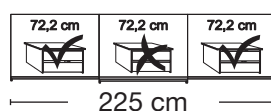

Plinth partition

Sales
Promotion**Miami plus.**

Independent / non HDI

valid until 30.04.2020

Sliding-door wardrobes, height 217 cm
without cornice, handle ledges in chrome**Interior:**
2 adjustable shelves, 1 clothes rail

Description	Width in cm	Art. no.	GBP
 <p>Wooden doors in carcase colour, Glass doors in Champagne</p> <p>2 doors 1 glass door left</p> <p>2 doors 1 glass door right</p> <p>2 doors 2 glass doors</p>	150	285	
	150	286	
	150	287	
 <p>2 doors 1 glass door left</p> <p>2 doors 1 glass door right</p> <p>2 doors 2 glass doors</p> <p>3 doors 1 centre glass door</p> <p>3 doors 3 glass doors</p> <p>3 doors 1 centre glass door</p> <p>3 doors 3 glass doors</p> <p>3 doors 1 centre glass door</p> <p>3 doors 3 glass doors</p> <p>3 doors 1 centre glass door</p> <p>3 doors 3 glass doors</p> <p>3 doors 1 centre glass door</p> <p>3 doors 3 glass doors</p>	200	288	
	200	289	
	200	290	
	225	291	
	225	292	
	250	293	
	250	294	
	280	295	
	280	296	
	300	297	
300	298		