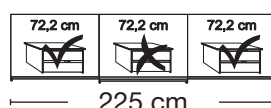

Description	Width in cm	Art. no.	GBP
Wooden and mirrored doors			
			
2 doors 1 mirrored door left	150	124	
2 doors 1 mirrored door right	150	125	
2 doors 2 mirrored doors	150	126	
			
2 doors 1 mirrored door left	200	127	
2 doors 1 mirrored door right	200	128	
2 doors 2 mirrored doors	200	129	
3 doors 1 centred mirrored door	225	130	
3 doors 3 mirrored doors	225	131	
3 doors 1 centred mirrored door	250	132	
3 doors 3 mirrored doors	250	133	
3 doors 1 centred mirrored door	280	134	
3 doors 3 mirrored doors	280	135	
3 doors 1 centred mirrored door	300	136	
3 doors 3 mirrored doors	300	137	

Plinth partition

Sales
Promotion**Miami plus.**

Independent / non HDI

valid until 30.04.2020

Sliding-door wardrobes, height 217 cm
without cornice, handle ledges in chrome**Interior:**
2 adjustable shelves, 1 clothes rail

Description		Width in cm	Art. no.	GBP
	Wooden doors in carcase colour, Glass doors in white			
	2 doors 1 glass door left	150	232	
	2 doors 1 glass door right	150	233	
	2 doors 2 glass doors	150	234	
	2 doors 1 glass door left	200	235	
	2 doors 1 glass door right	200	236	
	2 doors 2 glass doors	200	237	
	3 doors 1 centre glass door	225	238	
	3 doors 3 glass doors	225	239	
	3 doors 1 centre glass door	250	240	
	3 doors 3 glass doors	250	580	
	3 doors 1 centre glass door	280	241	
	3 doors 3 glass doors	280	242	
	3 doors 1 centre glass door	300	243	
	3 doors 3 glass doors	300	244	