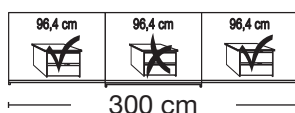

Description	Width in cm	Art. no.	GBP
 <p>Wooden doors in carcase colour, Glass doors in Champagne</p> <p>2 doors 1 glass door left</p> <p>2 doors 1 glass door right</p> <p>2 doors 2 glass doors</p>	150	285	
	150	286	
	150	287	
 <p>2 doors 1 glass door left</p> <p>2 doors 1 glass door right</p> <p>2 doors 2 glass doors</p> <p>3 doors 1 centre glass door</p> <p>3 doors 3 glass doors</p> <p>3 doors 1 centre glass door</p> <p>3 doors 3 glass doors</p> <p>3 doors 1 centre glass door</p> <p>3 doors 3 glass doors</p> <p>3 doors 1 centre glass door</p> <p>3 doors 3 glass doors</p> <p>3 doors 1 centre glass door</p> <p>3 doors 3 glass doors</p>	200	288	
	200	289	
	200	290	
	225	291	
	225	292	
	250	293	
	250	294	
	280	295	
	280	296	
	300	297	
300	298		

Plinth partition

Sales
Promotion**Miami plus.**

Independent / non HDI

valid until 30.04.2020

Sliding-door wardrobes, height 217 cm
without cornice, handle ledges in chrome**Interior:**
2 adjustable shelves, 1 clothes rail

Description		Width in cm	Art. no.	GBP
	Wooden doors in carcase colour, Glass doors graphite			
	2 doors 1 glass door left	150	662	
	2 doors 1 glass door right	150	663	
	2 doors 2 glass doors	150	664	
	2 doors 1 glass door left	200	666	
	2 doors 1 glass door right	200	667	
	2 doors 2 glass doors	200	668	
	3 doors 1 centre glass door	225	669	
	3 doors 3 glass doors	225	670	
	3 doors 1 centre glass door	250	671	
	3 doors 3 glass doors	250	672	
	3 doors 1 centre glass door	280	673	
	3 doors 3 glass doors	280	674	
	3 doors 1 centre glass door	300	675	
	3 doors 3 glass doors	300	676	