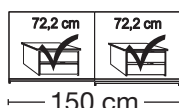

Plinth partition

Sales
Promotion**Miami plus.**

Independent / non HDI

valid until 30.04.2020

Sliding-door wardrobes, height 217 cm
without cornice, handle ledges in chrome**Interior:**
2 adjustable shelves, 1 clothes rail

Description		Width in cm	Art. no.	GBP
	Glass doors in white and crystal mirrored doors			
	2 doors 1 mirrored door left	150	276	
	2 doors 1 mirrored door right	150	277	
	2 doors 1 mirrored door left	200	278	
	2 doors 1 mirrored door right	200	279	
	3 doors 1 centred mirrored door	225	280	
	3 doors 1 centred mirrored door	250	281	
	3 doors 1 centred mirrored door	280	282	
	3 doors 1 centred mirrored door	300	283	

Plinth partition

Sales
Promotion**Miami plus.**

Independent / non HDI

valid until 30.04.2020

**Sliding-door wardrobes, height 217 cm
without cornice, handle ledges in chrome****Interior:**
2 adjustable shelves, 1 clothes rail