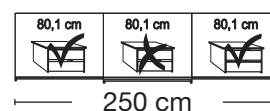

Sales
Promotion

Miami plus.

Independent / non HDI

valid until 30.04.2020

Sliding-door wardrobes, height 217 cm
without cornice, handle ledges in chrome

Interior:
2 adjustable shelves, 1 clothes rail

Description	Width in cm	Art. no.	GBP
Wooden doors in carcase colour, Glass doors in Champagne 2 doors 1 glass door left 2 doors 1 glass door right 2 doors 2 glass doors	150	285	
	150	286	
	150	287	
2 doors 1 glass door left 2 doors 1 glass door right 2 doors 2 glass doors 3 doors 1 centre glass door 3 doors 3 glass doors 3 doors 1 centre glass door 3 doors 3 glass doors 3 doors 1 centre glass door 3 doors 3 glass doors 3 doors 1 centre glass door 3 doors 3 glass doors 3 doors 1 centre glass door 3 doors 3 glass doors	200	288	
	200	289	
	200	290	
	225	291	
	225	292	
	250	293	
	250	294	
	280	295	
	280	296	
	300	297	
300	298		

Plinth partition