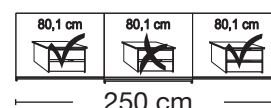

Handles ledges and trims are always supplied in chrome.

We reserve the right to color and model deviations or the correction of erroneous information.
All measures are approximate cm.

All measurements are approximate and in metric cm. We reserve the right to amend technical
data and measurements.

Independent / non HDI

valid until 30.04.2020

made in
germany

Sales
Promotion**Miami plus.**

Independent / non HDI

valid until **30.04.2020****Sliding-door wardrobes, height 217 cm**
without cornice, handle ledges in chrome**Interior:**
2 adjustable shelves, 1 clothes rail

Description	Width in cm	Art. no.	GBP
 <p>Wooden doors in carcass colour</p> <p>2 doors</p> <p>2 doors</p> <p>3 doors</p> <p>3 doors</p> <p>3 doors</p> <p>3 doors</p> <p>3 doors</p> <p>Art. no. 100</p>	150 200 225 250 280 300	100 101 102 103 104 105	

Plinth partition

Sales
Promotion**Miami plus.**

Independent / non HDI

valid until 30.04.2020

Sliding-door wardrobes, height 217 cm
without cornice, handle ledges in chrome**Interior:**
2 adjustable shelves, 1 clothes rail