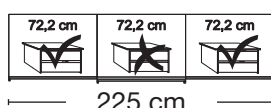

Description		Width in cm	Art. no.	GBP
	Glass doors in white and crystal mirrored doors			
	2 doors 1 mirrored door left	150	276	
	2 doors 1 mirrored door right	150	277	
	2 doors 1 mirrored door left	200	278	
	2 doors 1 mirrored door right	200	279	
	3 doors 1 centred mirrored door	225	280	
	3 doors 1 centred mirrored door	250	281	
	3 doors 1 centred mirrored door	280	282	
	3 doors 1 centred mirrored door	300	283	

Plinth partition

Sales
Promotion**Miami plus.**

Independent / non HDI

valid until 30.04.2020

Sliding-door wardrobes, height 217 cm
without cornice, handle ledges in chrome**Interior:**
2 adjustable shelves, 1 clothes rail

Plinth partition

Sales
Promotion**Miami plus.**

Independent / non HDI

valid until 30.04.2020

**Sliding-door wardrobes, height 217 cm
without cornice, handle ledges in chrome****Interior:**
2 adjustable shelves, 1 clothes rail