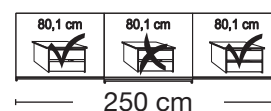

Plinth partition

Sales
Promotion**Miami plus.**

Independent / non HDI

valid until 30.04.2020

Sliding-door wardrobes, height 217 cm
without cornice, handle ledges in chrome**Interior:**
2 adjustable shelves, 1 clothes rail