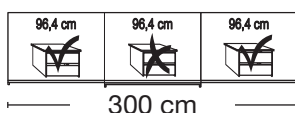

Description	Width in cm	Art. no.	GBP
 <p>Wooden doors in carcass colour</p> <p>2 doors</p> <p>2 doors</p> <p>3 doors</p> <p>3 doors</p> <p>3 doors</p> <p>3 doors</p> <p>3 doors</p> <p>Art. no. 100</p>	150 200 225 250 280 300	100 101 102 103 104 105	

Plinth partition

Sales
Promotion**Miami plus.**

Independent / non HDI

valid until 30.04.2020

Sliding-door wardrobes, height 217 cm
without cornice, handle ledges in chrome**Interior:**
2 adjustable shelves, 1 clothes rail

Description	Width in cm	Art. no.	GBP
Wooden and mirrored doors			
			
2 doors 1 mirrored door left	150	124	
2 doors 1 mirrored door right	150	125	
2 doors 2 mirrored doors	150	126	
			
2 doors 1 mirrored door left	200	127	
2 doors 1 mirrored door right	200	128	
2 doors 2 mirrored doors	200	129	
3 doors 1 centred mirrored door	225	130	
3 doors 3 mirrored doors	225	131	
3 doors 1 centred mirrored door	250	132	
3 doors 3 mirrored doors	250	133	
3 doors 1 centred mirrored door	280	134	
3 doors 3 mirrored doors	280	135	
3 doors 1 centred mirrored door	300	136	
3 doors 3 mirrored doors	300	137	