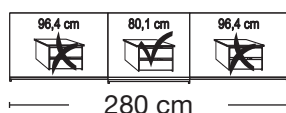

Description	Width in cm	Art. no.	GBP
 <p>Wooden doors in carcass colour</p> <p>2 doors</p> <p>2 doors</p> <p>3 doors</p> <p>3 doors</p> <p>3 doors</p> <p>3 doors</p> <p>3 doors</p> <p>Art. no. 100</p>	150 200 225 250 280 300	100 101 102 103 104 105	

Plinth partition

Sales
Promotion**Miami plus.**

Independent / non HDI

valid until 30.04.2020

Sliding-door wardrobes, height 217 cm
without cornice, handle ledges in chrome**Interior:**
2 adjustable shelves, 1 clothes rail

Description	Width in cm	Art. no.	GBP
Wooden and mirrored doors			
			
2 doors 1 mirrored door left	150	124	
2 doors 1 mirrored door right	150	125	
2 doors 2 mirrored doors	150	126	
			
2 doors 1 mirrored door left	200	127	
2 doors 1 mirrored door right	200	128	
2 doors 2 mirrored doors	200	129	
3 doors 1 centred mirrored door	225	130	
3 doors 3 mirrored doors	225	131	
3 doors 1 centred mirrored door	250	132	
3 doors 3 mirrored doors	250	133	
3 doors 1 centred mirrored door	280	134	
3 doors 3 mirrored doors	280	135	
3 doors 1 centred mirrored door	300	136	
3 doors 3 mirrored doors	300	137	