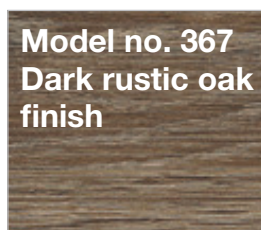

Sales
Promotion

Miami plus.

Model no. 365
Rustic oak
finish

Model no. 366
White

Model no. 367
Dark rustic oak
finish

Model no. 368
Holm oak finish

Model no. 369
Champagne

Model no. 364
Graphite finish

Handles ledges and trims are always supplied in chrome.

We reserve the right to color and model deviations or the correction of erroneous information.
All measures are approximate cm.

All measurements are approximate and in metric cm. We reserve the right to amend technical
data and measurements.