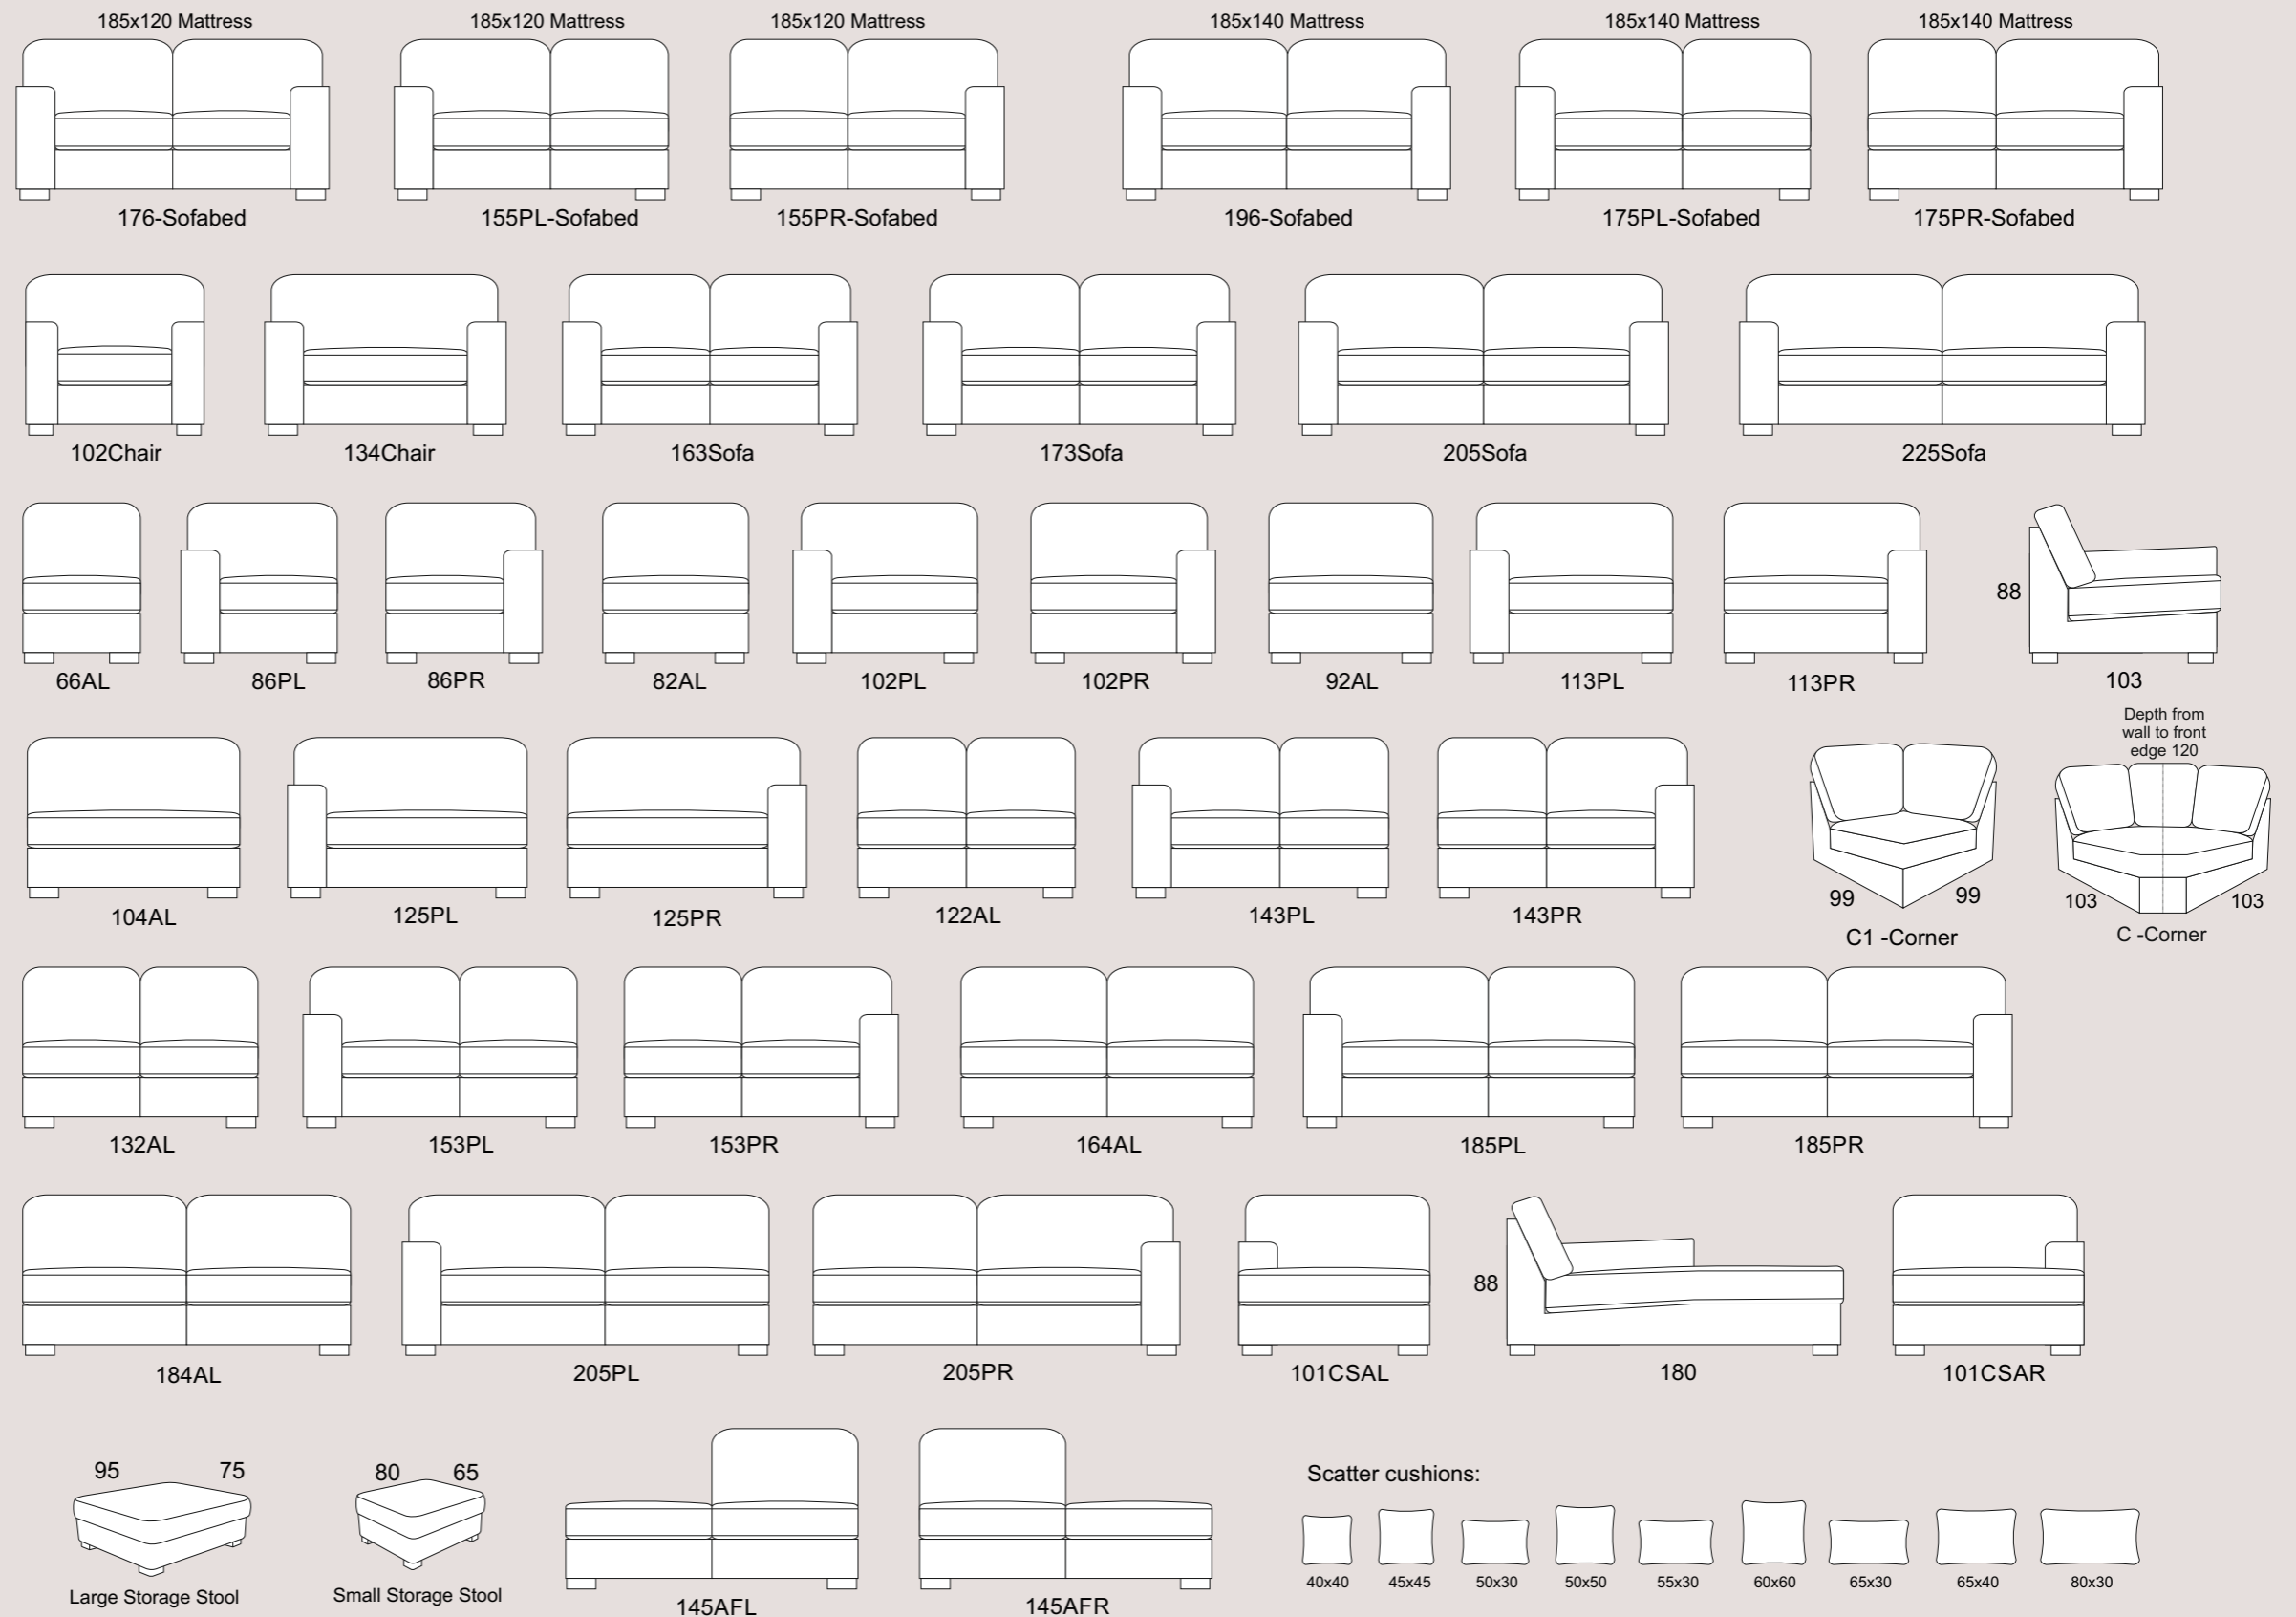

EMBLETON

Available in a wide selection of fabrics, colours and designs

Choices of sofa size

Complete modular range

See over for more...

Available in a wide selection of fabrics, colours and designs

Choices of sofa size

Complete modular range

All dimensions are approximate.
Please allow tolerance of +/- 25mm (1")

SPECIFICATION:
 Seat Suspension – Serpentine spring system
 Back Suspension – Elasticated webbing
 Wooden Feet - Available in Light Oak, Beech, Dark Brown, Black
 Metal Feet – Not available
 Model Number – 0132A

COMFORT OPTIONS:
 Classic Seat Comfort - High density foam
 Supasoft Seat Comfort - High density foam core with a fibre filled duvet wrap
 Dynamic Seat Comfort – Multi-layer high elastic foam with ripple profile and stabilising core
 Classic Back Comfort - High quality fibre
 Premium Back Comfort - Feather and fibre mix