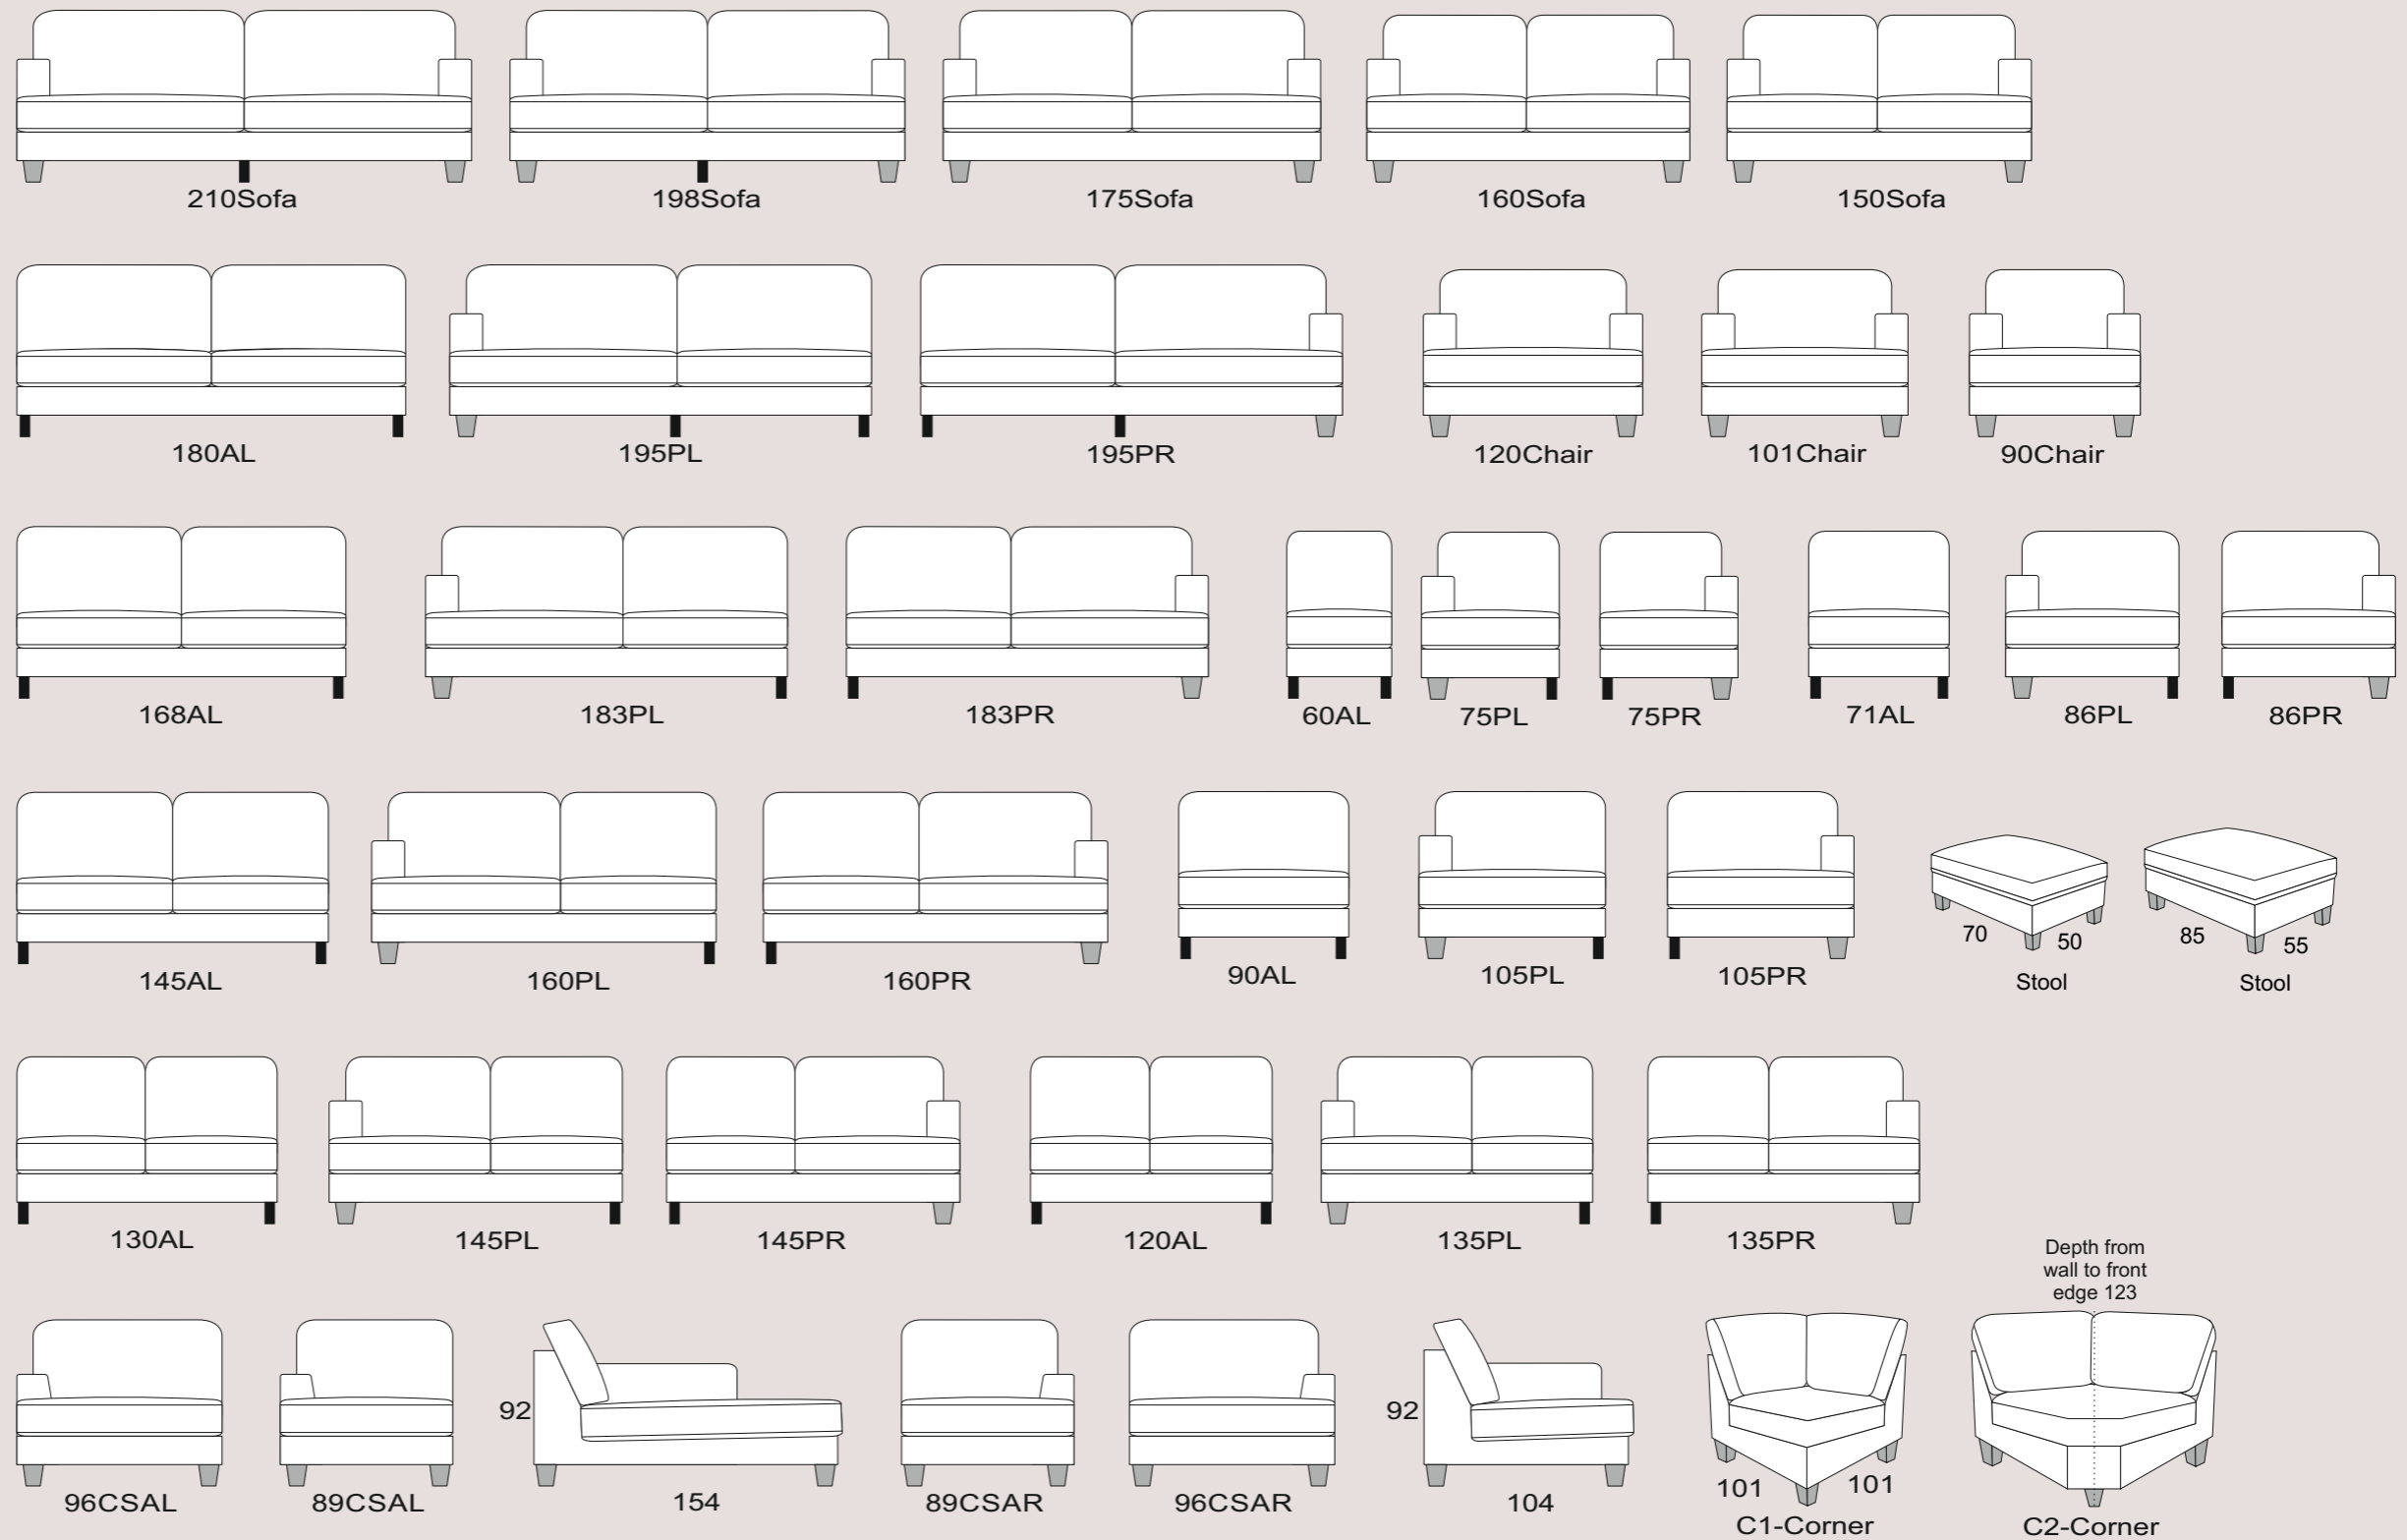

# ESKDALE

Available in a wide selection of fabrics, colours and designs

Choices of sofa size

Complete modular range

*See over for more...*

Available in a wide selection of fabrics, colours and designs

Choices of sofa size

Complete modular range

All dimensions are approximate.  
Please allow tolerance of +/- 25mm (1")

**SPECIFICATIONS:**

Seat Suspension – Serpentine spring system  
 Back Suspension – Elasticated webbing  
 Feet – Dark , Light , Black Finish Wood or Chrome  
 Model number – 0220A

**COMFORT OPTIONS:**

Classic Seat Comfort – High density foam  
 Dynamic Seat Comfort – Multi-layer high elastic foam with ripple profile and stabilising core  
 Classic Back Comfort – High quality fibre